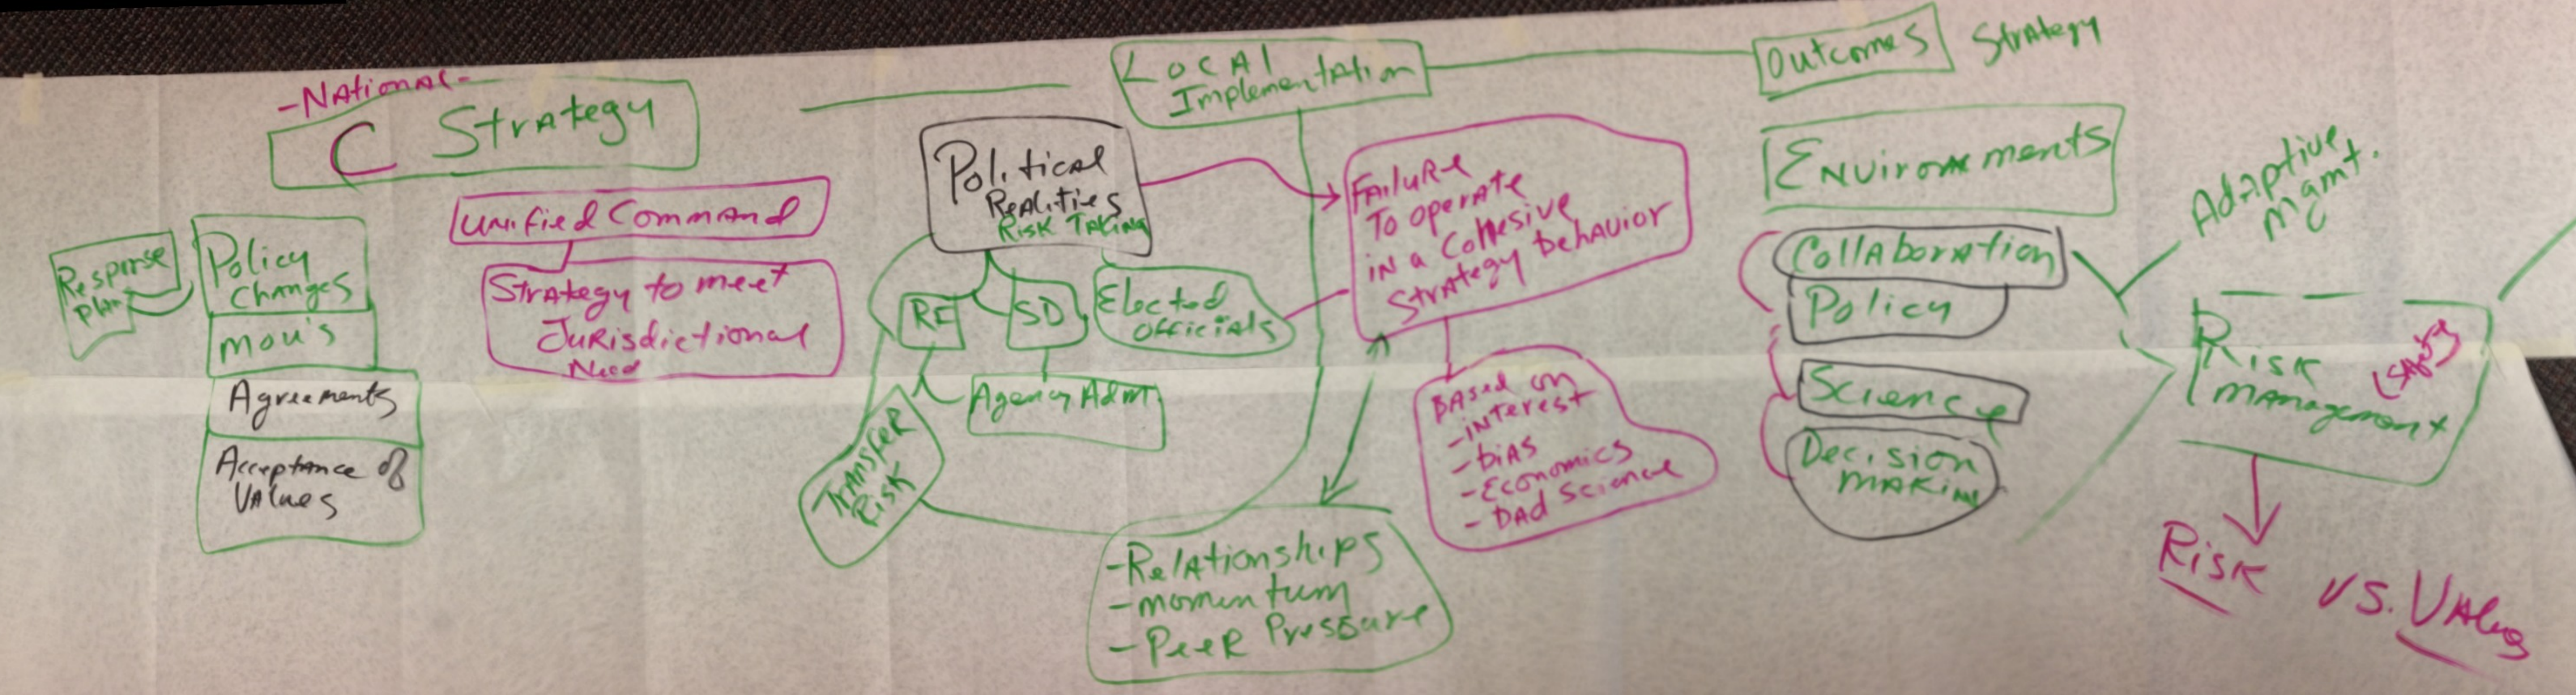

NCWFMS

A STRATEGY W/ ADAPTIVE MGMT

FLAMEACT → FED'D CS

- CS VISION:
- PUT EM OUT WHEN NEED TO
 - MANAGE WHEN YOU NEED TO
 - DONT KILL ANYONE DOING IT.
 - MANAGE NAT RESOURCES WITH RESILIENT LANDSCAPES

- THREE NAT'L GOALS
- MAINTAIN & CREATE RESILIENT LANDSCAPES
 - " " FAC
 - " " INTEGRATED WILDLAND FIRE RESPONSE

3 GOALS met on LANDSCAPE